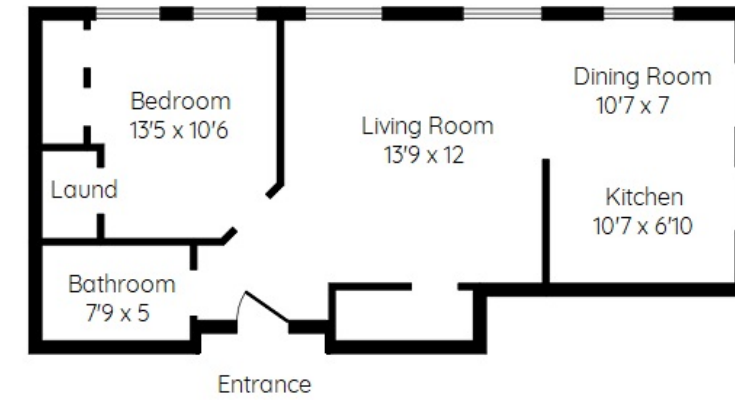

#1105-36 James St. South, Hamilton

Patti Smith
905.522.3300 |

Judy Marsales Real Estate Ltd.
986 King Street West | Hamilton

#1105-36 James St. South, Hamilton

Above Grade Square Footage: 565 sq ft
Inside Wall Square Footage

Living Room 13'9 x 12 (4.19m x 3.66m)
Dining Room 10'7 x 7 (3.23m x 2.13m)
Kitchen 10'7 x 6'10 (3.23m x 2.08m)
Bedroom 13'5 x 10'6 (4.09m x 3.20m)
4 Piece Bathroom 7'9 x 5 (2.36m x 1.52m)
Laundry 4'8 x 2'9 (1.42m x 0.84m)