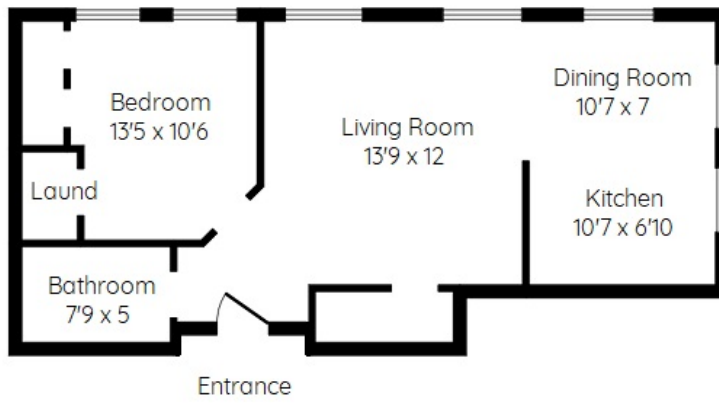

# #1105-36 James St. South, Hamilton

**Above Grade Square Footage:** 565 sq ft  
Inside Wall Square Footage

Living Room 13'9 x 12 (4.19m x 3.66m)  
Dining Room 10'7 x 7 (3.23m x 2.13m)  
Kitchen 10'7 x 6'10 (3.23m x 2.08m)  
Bedroom 13'5 x 10'6 (4.09m x 3.20m)  
4 Piece Bathroom 7'9 x 5 (2.36m x 1.52m)  
Laundry 4'8 x 2'9 (1.42m x 0.84m)