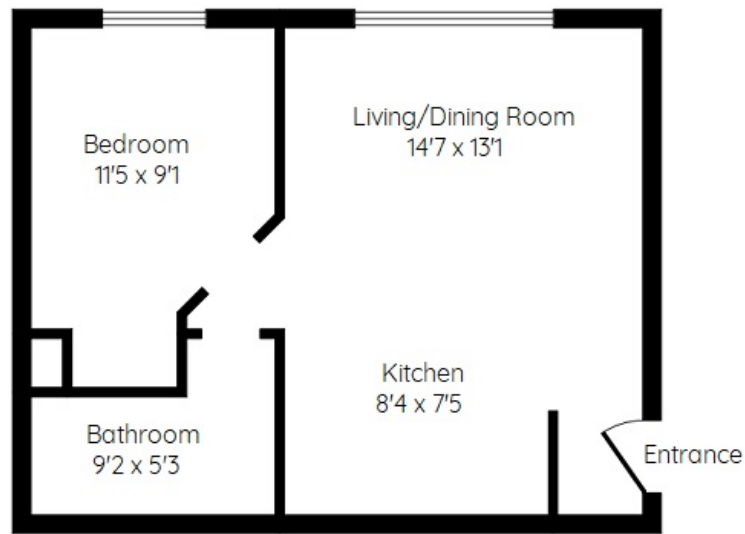

Above Grade Square Footage: 411 sq ft
Inside Wall Measurements

Living/Dining Room 14'7 x 13'1

Kitchen 8'4 x 7'5

Bedroom 11'5 x 9'1

Bathroom 9'2 x 5'3

Cathy Toriello Sales Representative

905-522-1110 | www.1110.ca