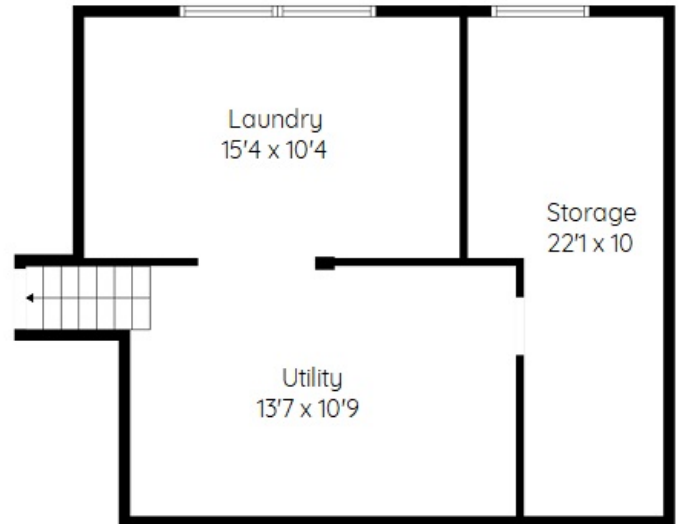

16 Brentwood Drive, Dundas

Backyard

Walkout to Backyard

Above Grade Square Footage: 2006(186.36m²)

Below Grade Unfinished square footage: 428 sq ft