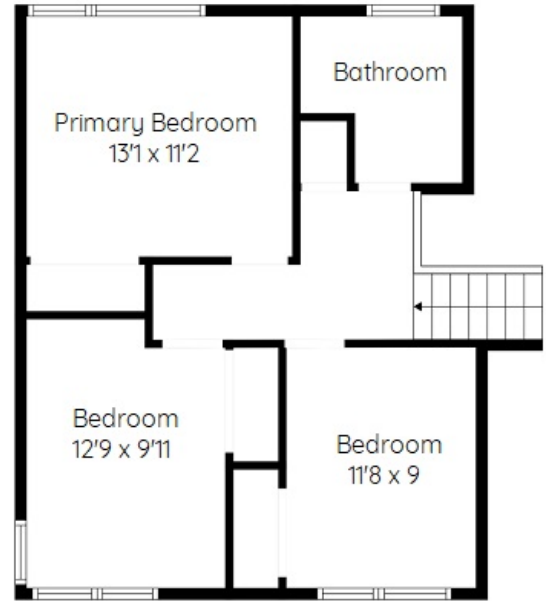

16 Brentwood Drive, Dundas

Backyard

Walkout to Backyard

Above Grade Square Footage: 2006(186.36m²)

Below Grade Unfinished square footage: 428 sq ft