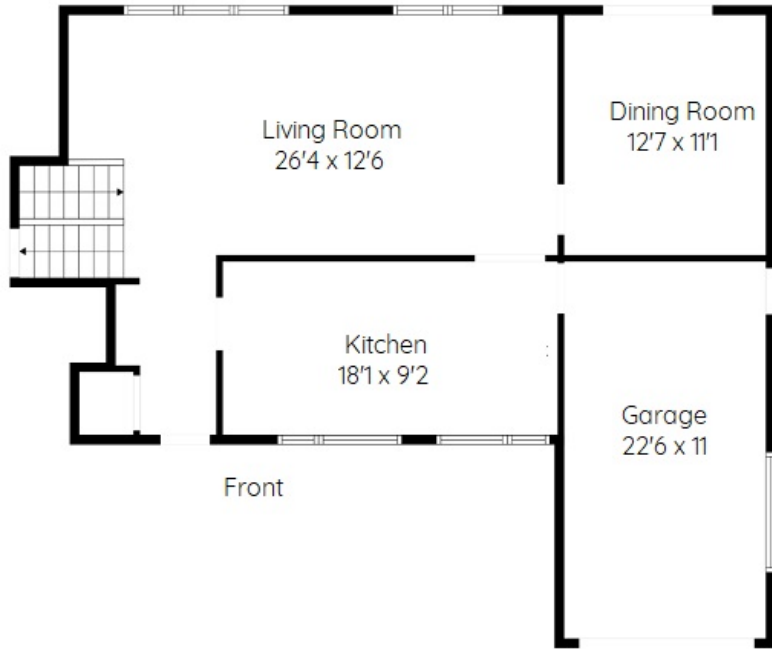

16 Brentwood Drive, Dundas

Backyard

Walkout to Backyard

Above Grade Square Footage: 2006(186.36m²)

Below Grade Unfinished square footage: 428 sq ft