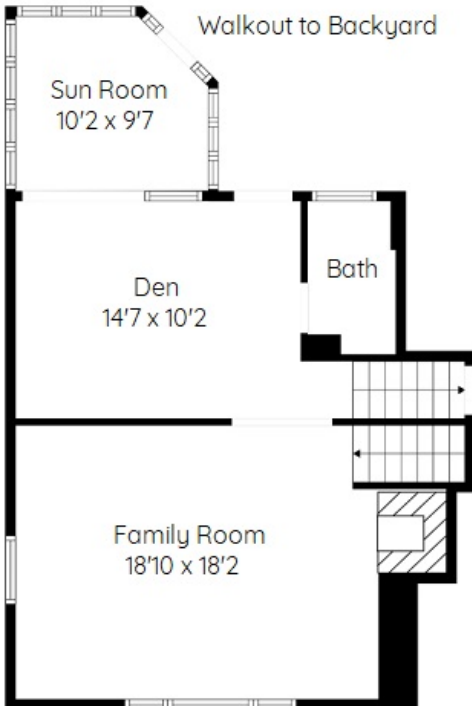

16 Brentwood Drive, Dundas

Backyard

Walkout to Backyard

Above Grade Square Footage: 2006(186.36m²)

Below Grade Unfinished square footage: 428 sq ft