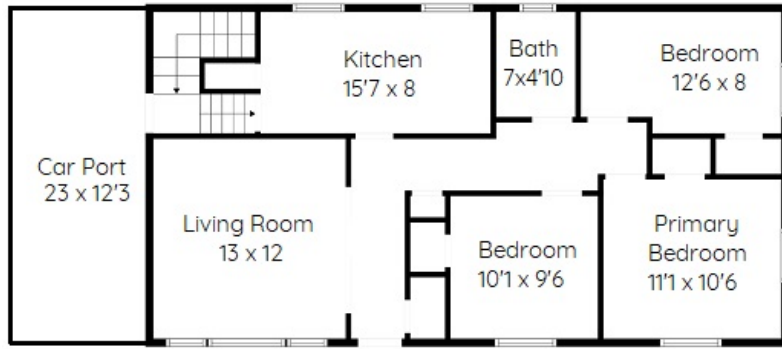

# 350 Fennell Ave East, Hamilton

Front

**Above Grade Square Footage:** 970 sq dt

**Below Grade Living Space:** 325 sq ft