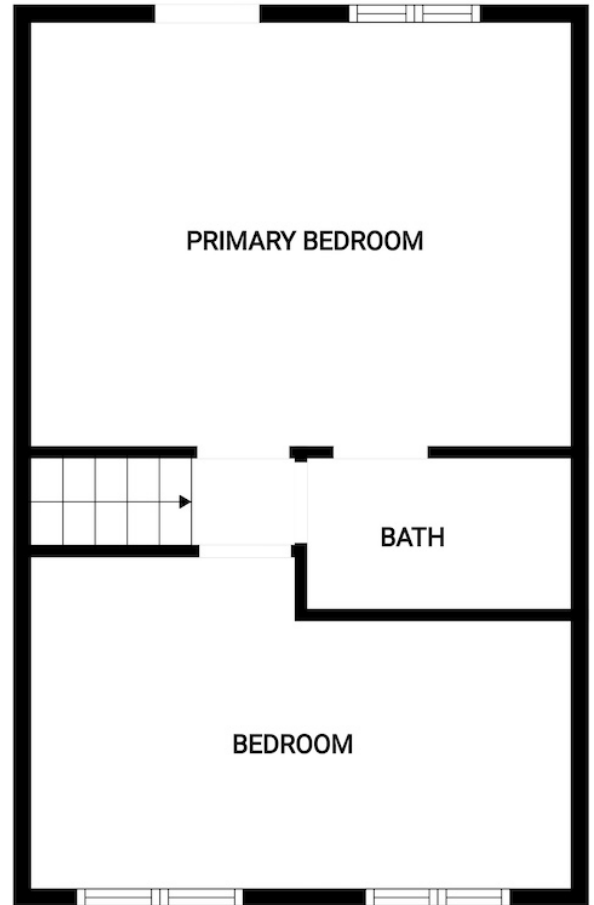

1096 Gravel Pit Dr, Minden Hills

Rhonda Brewster

Broker

| www.realtorrhonda.ca

RE/MAX Eastern Realty Inc

871 Ward St | Bridgenorth