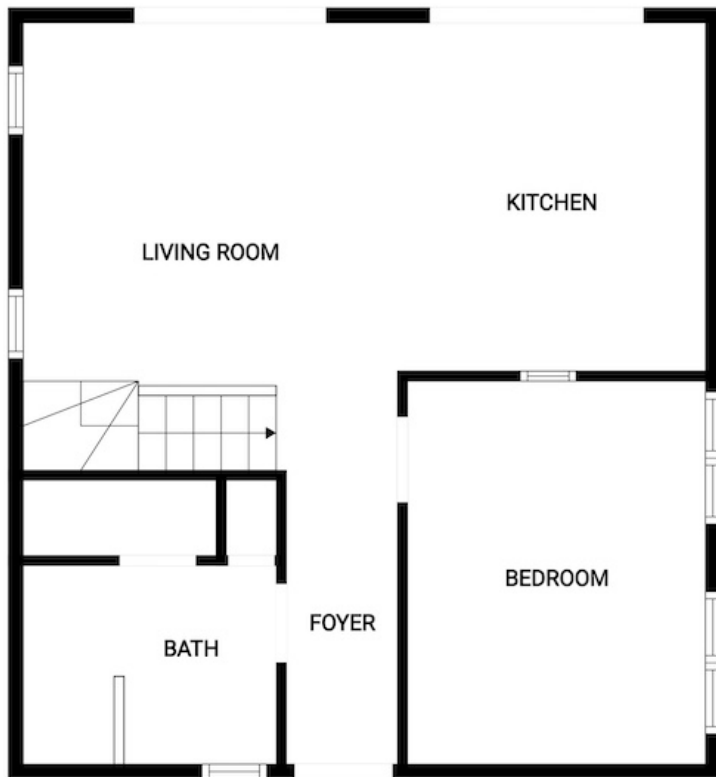

1096 Gravel Pit Dr, Minden Hills

Rhonda Brewster

Broker

| www.realtorrhonda.ca

RE/MAX Eastern Realty Inc

871 Ward St | Bridgenorth