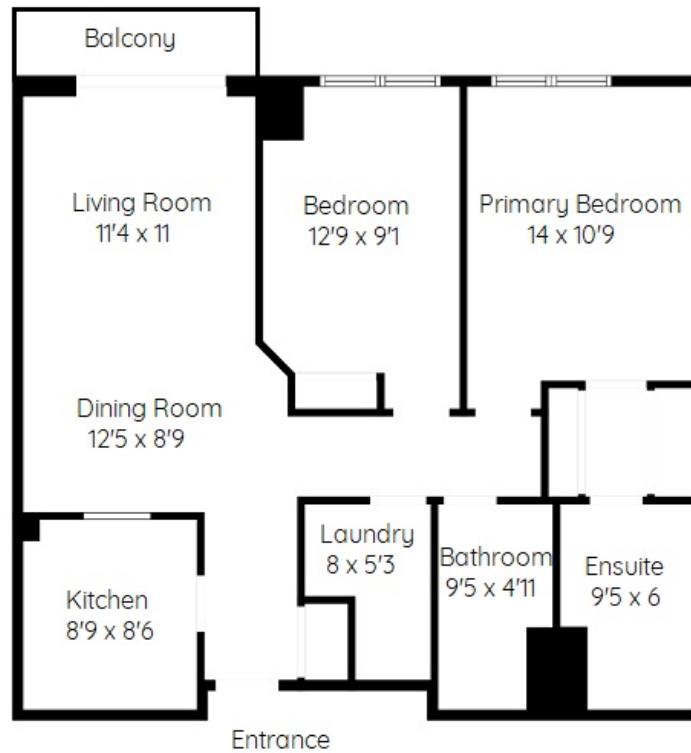

#2508-100 Burloak Drive, Burlington
Approximate Square Footage: 955

Debbie Conacher

(905) 632-2199 | debbieconacher.com

RE/MAX Escarpment Realty

4121 Fairview St. | Burlington