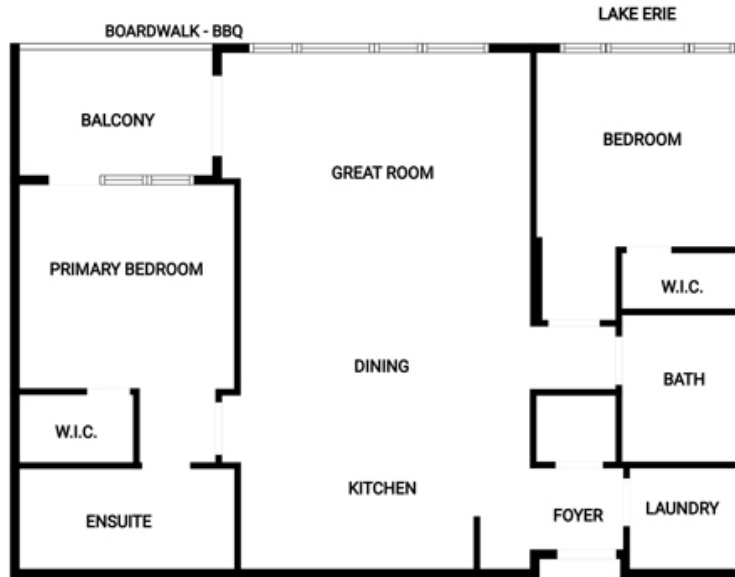

303 - 38 Harbour Street, Port Dover  
Approximate Square Footage: 1190