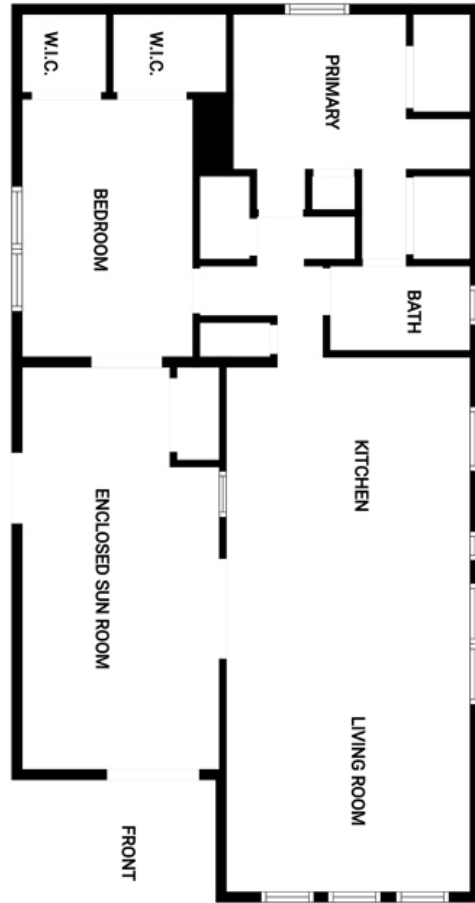

5 Spruce - 4449 Milborough Line, Burlington

Mary Winter

Broker

905-333-3500 |

RE/MAX Real Estate Centre Inc.

720A Guelph Line | Burlington