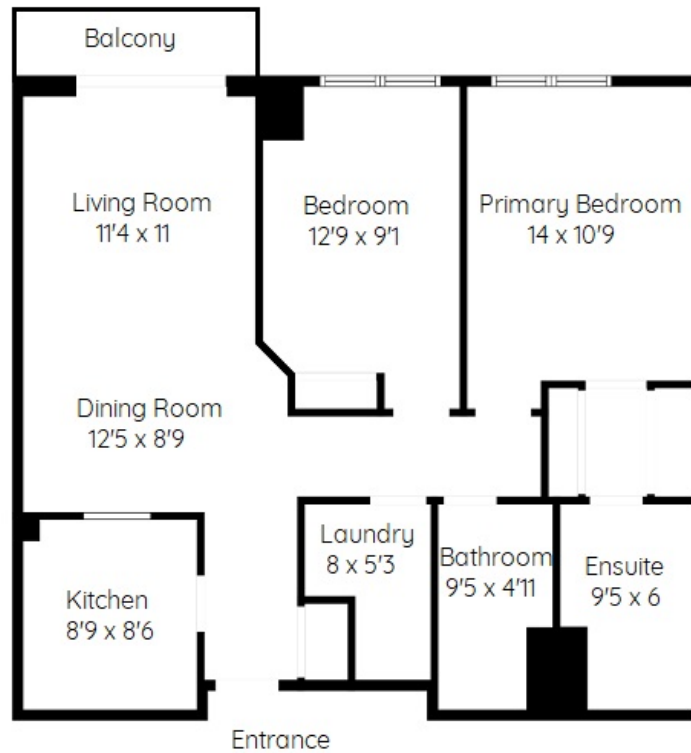

#2508-100 Burloak Drive, Burlington  
Approximate Square Footage: 955

**Debbie Conacher**

(905) 632-2199 | [debbieconacher.com](http://debbieconacher.com)

**RE/MAX Escarpment Realty**

4121 Fairview St. | Burlington